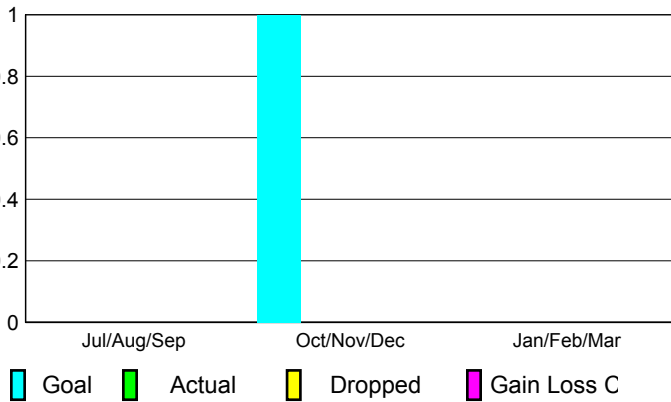

2008-2009 GMT Quarterly Report for District (or Undistricted) **District 9 NC**

GMT: **Gary W Fry**

Location: **IOWA**

GMT CA: **1 & 2**

CLUBS

Club Results 2008-2009

Clubs 2007-2008

Month	New Club Goal	Actual New Clubs	Actual Dropped Clubs	Gain/Loss of Clubs	Gain/Loss of Clubs
Jul/Aug/Sep	0	0	0	0	0
Oct/Nov/Dec	1	0	0	0	0
Jan/Feb/Mar	0	0	0	0	0
Totals	1	0	0	0	0

Club Results 2008-2009

Goal, New, Dropped, Gain/Loss