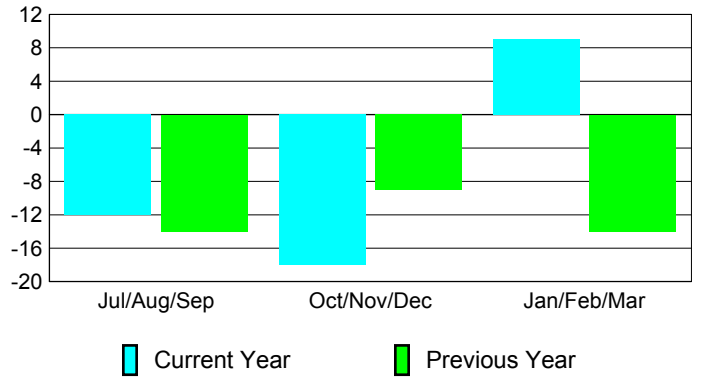

Comparison of Membership Gain/Loss

Current Year Compared to the Previous Year